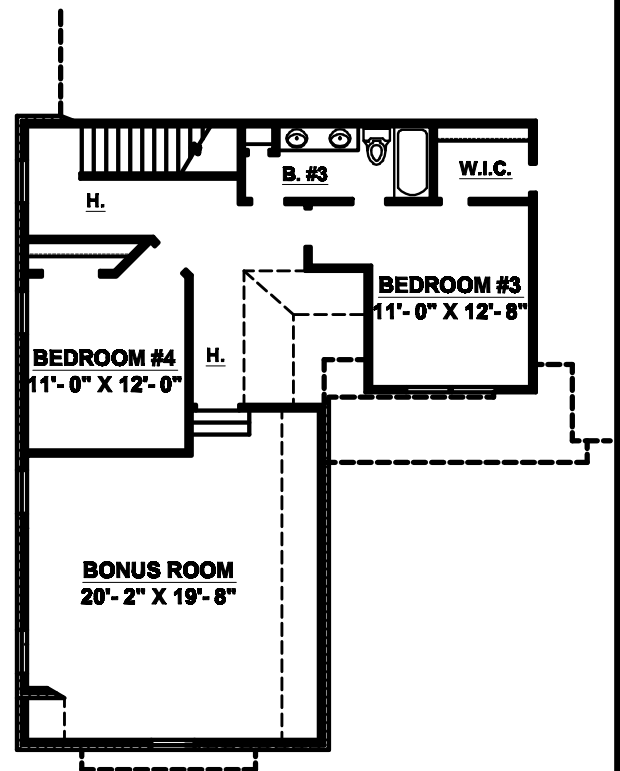

CREATIVE HOME DESIGNS, INC.

OF MIDDLE TENNESSEE

745 S. Church St. Suite 200
Memphis, TN (910) 890-2000

FIRST FLOOR LIVING ——— 2048
SECOND FLOOR LIVING ——— 1123
TOTAL LIVING AREA ——— 3171

PLAN # 28-74 (M3)

All sizes and dimensions are approximate. All features, designs and prices are subject to change without notice. Floor plans may vary with selected elevations.

Copyright © By Creative Home Designs, Inc. All Rights Reserved