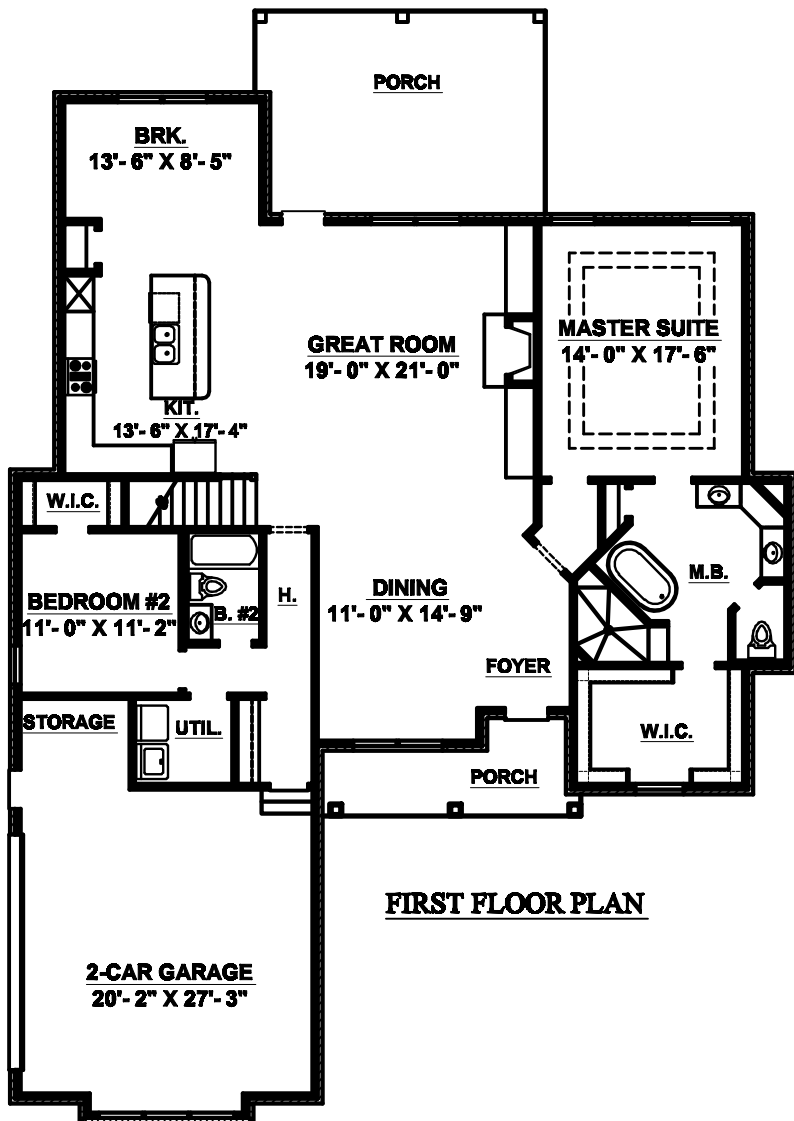

CREATIVE HOME DESIGNS, INC.

OF MIDDLE TENNESSEE

745 S. Church St. Suite 200
Memphis, TN (910) 890-2000

FIRST FLOOR LIVING ——— 2048
SECOND FLOOR LIVING ——— 1123
TOTAL LIVING AREA ——— 3171

PLAN # 28-74 (M3)

All sizes and dimensions are approximate. All features, designs and prices are subject to change without notice. Floor plans may vary with selected elevations.

Copyright © By Creative Home Designs, Inc. All Rights Reserved